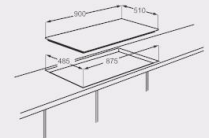

Unit	Dimension(mm)		Loading quantity(pcs)		
	Built-in	Carton	20GP	40GP	40HQ
900X510X115	875X485	940X550X145	380	720	900

Built-in gas hobs 90cm Series

JY-S5104

JY-S5104B

JY-S5095

JY-S5095C

- Stainless steel
- 5 copy Sabaf burners
- Cast iron pan supports
- Automatic electronic ignition
- LPG(2800Pa)/NG(2000Pa)

Unit	Dimension(mm)		Loading quantity(pcs)		
	Built-in	Carton	20GP	40GP	40HQ
900X510X115	875X485	940X550X145	380	720	900

Built-in gas hobs 86cm Series

JY-S5027

JY-S5026

JY-S5027S

JY-S5026S

JY-S5027B

JY-S5026B