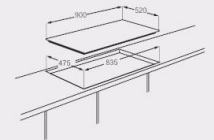

- Tempered glass
- 5 copy Sabaf burners
- Cast iron pan supports
- Automatic electronic ignition
- LPG(2800Pa)/NG(2000Pa)

Unit	Dimension(mm)		Carton	Loading quantity(pcs)		
	Built-in			20GP	40GP	40HQ
900X520X115	835X475		940X550X145	370	720	900