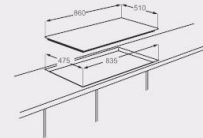

Built-in gas hobs 86cm Series

JY-S5137

JY-S5138

JY-S5151

JY-S5151C

JY-S5150

- Stainless steel
- 5 copy Sabaf burners
- Cast iron pan supports
- Automatic electronic ignition
- LPG(2800Pa)/NG(2000Pa)

Unit	Dimension(mm)		Loading quantity(pcs)		
	Built-in	Carlen	20GP	40GP	40HQ
860X510X115	835X475	900X550X145	390	750	950