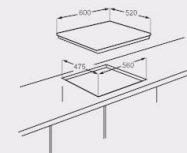

- Tempered glass
- 4 copy Sabaf burners
- Cast iron pan supports
- Automatic electronic ignition
- LPG(2800Pa)/NG(2000Pa)

Unit	Dimension(mm)		Loading quantity(pcs)		
	Built-in	Carfon	20GP	40GP	40HQ
600X520X115	560X475	640X550X145	550	1160	1330