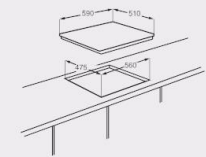

- Stainless steel
- 4 copy Sabaf burners
- Cast iron pan supports
- Automatic electronic ignition
- LPG(2800Pa)/NG(2000Pa)

Unit	Dimension(mm)		Loading quantity(pcs)		
	Built-in	Carton	20GR	40GP	40HG
590X510X115	560X475	630X550X145	550	1080	1350