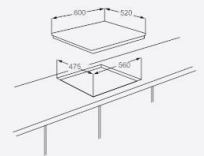

Built-in gas + ceramic hobs 60cm Series

JY-EG4010

JY-EG4011

JY-EG4012

- Tempered glass
- 2 copy Sabaf burners & 2 ceramic
- 220-240V/50Hz
- Power-on lamp indicator

Unit	Dimension (mm)		Loading quantity (pcs)		
	Built-in	Carton	20GP	40GP	40HQ
600X520X115	560X475	640X550X145	550	1160	1330