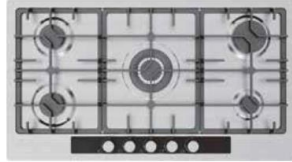

Built-in gas hobs 90cm Series

JY-S5115G

Built-in gas hobs 90cm Series

- Stainless steel
- 5 copy Sabaf burners
- Cast iron pan supports
- Automatic electronic ignition
- LPG(2800Pa)/NG(2000Pa)

Unit	Dimension(mm)		Loading quantity(pc)		
	Built-in	Carton	20GP	40GP	40HQ
900X510X115	875X485	940X550X145	380	720	900

- Stainless steel
- 5 copy Sabaf burners
- Cast iron pan supports
- Automatic electronic ignition
- LPG(2800Pa)/NG(2000Pa)

Unit	Dimension(mm)		Loading quantity(pc)		
	Built-in	Carton	20GP	40GP	40HQ
900X510X115	875X485	940X550X145	380	720	900