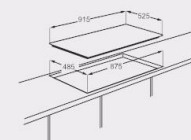

JY-S5123

- Stainless steel
- 5 copy Sabaf burners
- Cast iron pan supports
- Automatic electronic ignition
- LPG(2800Pa)/NG(2000Pa)

Unit	Dimension(mm)		Loading quantity(pc)		
	Built-in	Carton	20GP	40GP	40HQ
915X525X115	875X485	950X560X145	360	710	900