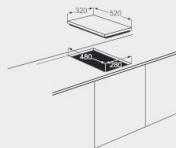

Unit	Dimension(mm)		Loading quantity(pcs)		
	Built-in	Carton	20GP	40GP	40HQ
320X520X115	280X480	350X550X145	1000	1950	2450

Built-in gas hobs 32cm Series

JY-G1001

JY-G1002

JY-G1003

- Tempered glass
- 2 copy Sabaf burners
- Enamel pan supports
- Automatic electronic ignition
- LPG(2800Pa)/NG(2000Pa)