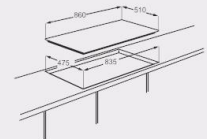

- Stainless steel
- 5 copy Sabaf burners
- Enamel pan support
- Automatic electronic ignition
- LPG(2800Pa)/NG(2000Pa)

Unit	Dimension(mm)		Carton	Loading quantity(pcs)		
	Built-in	Carton		20GP	40GP	40HQ
860X510X115	835X475	900X550X145	390	750	950