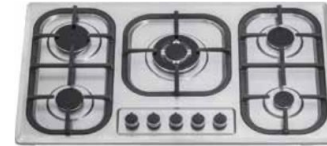

Built-in gas hobs 86cm Series

JY-S5014

JY-S5015

JY-S5131

JY-S5132

JY-S5076

JY-S5077

- Stainless steel
- 5 copy Sabaf burners
- Cast iron pan supports
- Automatic electronic ignition
- LPG(2800Pa)/NG(2000Pa)