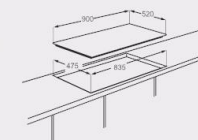

Unit	Dimension(mm)		Loading quantity(pcs)		
	Built-in	Carton	2DGP	4DGP	4HQ
900X520X115	835X475	940X550X145	370	720	900

Built-in gas hobs 60cm Series

JY-G4027

JY-G4028

JY-G4032

JY-G4002

JY-G4002S

JY-G4002C