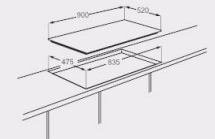

- Tempered glass
- 5 copy Sabaf burners
- Cast iron pan supports
- Automatic electronic ignition
- LPG(2800Pa)/NG(2000Pa)

Unit	Dimension(mm)		Carton	Loading quantity(pcs)		
	Built-in			20GP	40GP	40HQ
900X520X115	835X475		940X550X145	370	720	900