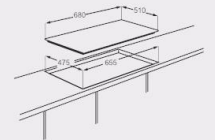

- Stainless steel
- 5 copy Sabaf burners
- Cast iron pan supports
- Automatic electronic ignition
- LPG(2800Pa)/NG(2000Pa)

Unit	Dimension(mm)		Loading quantity(pc)		
	Built-in	Carlon	20GP	40GP	40HQ
680X510X115	655X475	720X550X145	490	950	1160