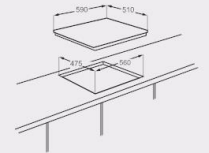

Built-in gas hobs 59cm Series

JY-S4037B

JY-S4037S

JY-S4059

JY-S4006E

- Stainless steel
- 4 copy Sabaf burners
- Cast iron pan supports
- Automatic electronic ignition
- LPG(2800Pa)/NG(2000Pa)

Unit	Dimension(mm)		Loading quantity(pcs)		
	Built-in	Carton	20GP	40GP	40HQ
590X510X115	560X475	630X550X145	550	1080	1350