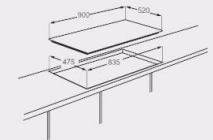

- Tempered glass
- 5 copy Sabaf burners
- Cast iron pan supports
- Automatic electronic ignition
- LPG(2800Pa)/NG(2000Pa)

Unit	Dimension (mm)		Carton	Loading quantity (pcs)		
	Built-in			20GP	40GP	40HQ
900X520X115	835X475		940X550X145	370	720	900