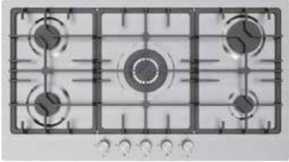

Built-in gas hobs 90cm Series

JY-S5115