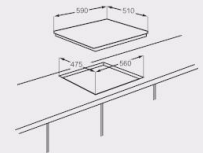

Built-in gas hobs 59cm Series

JY-S3001

JY-S3002

JY-S3003

JY-S3005

JY-S3004

- Stainless steel
- 4 copy Sabaf burners
- Enamel pan supports
- Automatic electronic ignition
- LPG(2800Pa)/NG(2000Pa)

Unit	Dimension(mm)		Loading quantity(pcs)		
	Built-in	Carton	20GP	40GP	40HQ
590X510X115	560X475	630X550X145	550	1080	1350