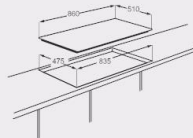

- Stainless steel
- 5 copy Sabaf burners
- Cast iron pan supports
- Automatic electronic ignition
- LPG(2800Pa)/NG(2000Pa)

Unit	Dimension(mm)		Loading quantity(pcs)		
	Built-in	Carlen	20GP	40GP	40HQ
860X510X115	835X475	900X550X145	390	750	950