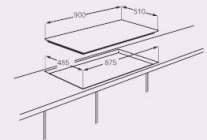

JY-S5073

JY-S5028

JY-S5008

- Stainless steel
- 5 copy Sabaf burners
- Cast iron pan supports
- Automatic electronic ignition
- LPG(2800Pa)/NG(2000Pa)

Unit	Dimension(mm)		Loading quantity(pc)		
	Built-in	Carton	20GP	40GP	40HQ
900X510X115	875X485	940X550X145	380	720	900

- Stainless steel
- 5 copy Sabaf burners
- Cast iron pan supports
- Automatic electronic ignition
- LPG(2800Pa)/NG(2000Pa)

Unit	Dimension(mm)		Loading quantity(pc)		
	Built-in	Carton	20GP	40GP	40HQ
900X510X115	875X485	940X550X145	380	720	900