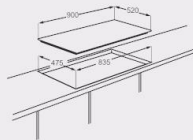

Unit	Dimension (mm)		Carton	Loading quantity (pcs)		
	Built-in			20GP	40GP	40HQ
900X520X115	835X475		940X550X145	370	720	900

Built-in gas hobs 90cm Series

JY-G5074

JY-G5075

JY-G5065

JY-G5098

- Tempered glass
- 5 copy Sabaf burners
- Cast iron pan supports
- Automatic electronic ignition
- LPG(2800Pa)/NG(2000Pa)