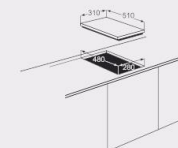

Built-in gas hobs 31cm Series

JY-S2001

JY-S2006

- Stainless steel
- 2 copy Sabaf burners
- Cast iron pan supports
- Automatic electronic ignition
- LPG(2800Pa)/NG(2000Pa)

Unit	Dimension(mm)		Loading quantity(pcs)		
	Built-in	Carton	20GP	40GP	45HQ
310X510X115	280X480	350X550X145	1000	1950	2450