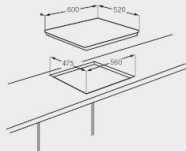

JY-G4006

JY-G4006S

JY-G4006C

JY-G4007

JY-G4007S

- Tempered glass
- 4 copy Sabaf burners
- Cast iron pan supports
- Automatic electronic ignition
- LPG(2800Pa)/NG(2000Pa)

Unit	Dimension(mm)		Loading quantity(pcs)		
	Built-in	Carfon	20GP	40GP	40HQ
600X520X115	560X475	640X550X145	550	1060	1330