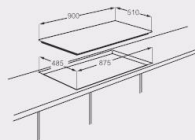

JY-S5073

JY-S5028

JY-S5008

- Stainless steel
- 5 copy Sabaf burners
- Cast iron pan supports
- Automatic electronic ignition
- LPG(2800Pa)/NG(2000Pa)

Unit	Dimension(mm)		Loading quantity(pc)		
	Built-in	Carton	20GP	40GP	40HQ
900X510X115	875X485	940X550X145	380	720	900