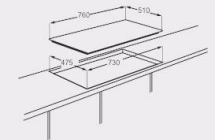

- Stainless steel
- 5 copy Sabaf burners
- Cast iron pan supports
- Automatic electronic ignition
- LPG(2800Pa)/NG(2000Pa)

Unit	Dimension(mm)		Loading quantity(pcs)		
	Built-in	Carton	20GP	40GP	40HQ
760X510X115	730X475	800X550X145	450	850	1060