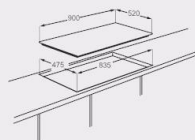

Built-in gas hobs 90cm Series

JY-G5020

JY-G5020C

JY-G5020CW

- Tempered glass
- 5 copy Sabaf burners
- Cast iron pan supports
- Automatic electronic ignition
- LPG(2800Pa)/NG(2000Pa)

Unit	Dimension (mm)		Loading quantity (pcs)		
	Built-in	Carton	20GP	40GP	40HQ
900X520X115	835X475	940X550X145	370	720	900