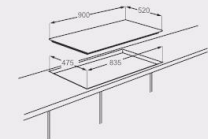

- Tempered glass
- 5 copy Sabaf burners
- Cast iron pan supports
- Automatic electronic ignition
- LPG(2800Pa)/NG(2000Pa)

Unit	Dimension(mm)		Loading quantity(pcs)		
	Built-in	Carton	20GP	40GP	40HQ
900X520X115	835X475	940X550X145	370	720	900