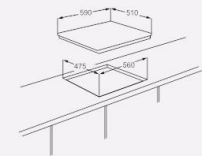

Built-in gas+electric hobs 59cm Series

JY-ES4041

JY-ES4042

JY-ES4043

- Stainless steel
- 2 copy Sabaf burners & 2 hotplate
- 220-240V/50Hz
- Power-on lamp indicator

Unit	Dimension(mm)			Loading quantity(pcs)		
	Built-in	Carlon		20GP	40GP	40HQ
590X510X115	560X475	630X550X145		550	1080	1350