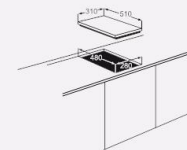

- Stainless steel
- 2 hotplates
- 220-240V/50Hz
- Power-on lamp indicator

Unit	Dimension(mm)		Loading quantity(pcs)		
	Built-in	Carton	20GP	40GP	40HQ
310X510X115	280X480	350X550X145	1000	1950	2450