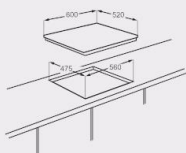

Built-in gas hobs 60cm Series

JY-G3003

JY-G3004

JY-G3005

- Tempered glass
- 3 copy Sabaf burners
- Cast iron pan supports
- Automatic electronic ignition
- LPG(2800Pa)/NG(2000Pa)

Unit	Dimension(mm)		Loading quantity(pcs)		
	Built-in	Carfon	20GP	40GP	40HQ
600X520X115	560X475	640X550X145	550	1060	1330