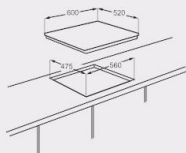

JY-G4031

JY-G4043

- Tempered glass
- 4 copy Sabaf burners
- Cast iron pan supports
- Automatic electronic ignition
- LPG(2800Pa)/NG(2000Pa)

Unit	Dimension(mm)		Loading quantity(pcs)		
	Built-in	Carfon	20GP	40GP	40HQ
600X520X115	560X475	640X550X145	550	1060	1330