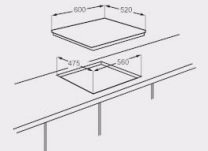

- Tempered glass
- 4 copy Sabaf burners
- Enamel pan supports
- Automatic electronic ignition
- LPG(2800Pa)/NG(2000Pa)

Unit	Dimension(mm)		Loading quantity(pcs)		
	Built-in	Carfon	20GP	40GP	40HQ
600X520X115	560X475	640X550X145	550	1060	1330