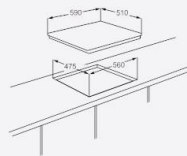

- Stainless steel
- 3 copy Sabaf burners & 1 hotplate
- 220-240V/50Hz
- Power-on lamp indicator

Unit	Dimension(mm)			Loading quantity(pcs)		
	Built-in	Carlon		20GP	40GP	40HQ
590X510X115	560X475	630X550X145		550	1080	1350