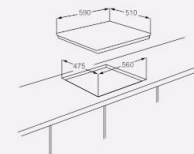

- Stainless steel
- 3 copy Sabaf burners & 1 ceramic
- 220-240V/50Hz
- Power-on lamp indicator

Unit	Dimension (mm)		Loading quantity (pcs)		
	Built-in	Carlton	20GP	40GP	40HQ
590X510X115	560X475	630X550X145	550	1080	1350