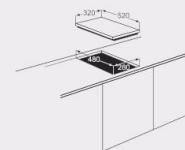

- Tempered glass
- 2 copy Sabaf burners
- Enamel pan supports
- Automatic electronic ignition
- LPG(2800Pa)/NG(2000Pa)

Unit	Dimension(mm)		Loading quantity(pcs)		
	Built-in	Carton	20GP	40GP	40HQ
320X520X115	280X480	350X550X145	1000	1950	2450