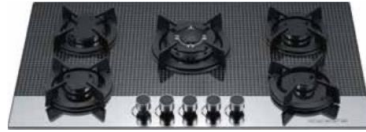

Unit	Dimension (mm)		Carton	Loading quantity (pcs)		
	Built-in			20GP	40GP	40HQ
900X520X115	835X475		940X550X145	370	720	900

Built-in gas hobs 90cm Series

JY-G5001

JY-G5002

JY-G5053

JY-G5054

JY-G5053C

Built-in gas hobs 90cm Series