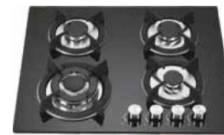

Built-in gas hobs 60cm Series

JY-G4002S

- Tempered glass
- 4 copy Sabaf burners
- Cast iron pan supports
- Automatic electronic ignition
- LPG(2800Pa)/NG(2000Pa)

Unit	Dimension(mm)		Loading quantity(pcs)		
	Built-in	Carfon	20GP	40GP	40HQ
600X520X115	560X475	640X550X145	550	1060	1330

- Tempered glass
- 4 copy Sabaf burners
- Cast iron pan supports
- Automatic electronic ignition
- LPG(2800Pa)/NG(2000Pa)

Unit	Dimension(mm)		Loading quantity(pcs)		
	Built-in	Carfon	20GP	40GP	40HQ
600X520X115	560X475	640X550X145	550	1160	1330