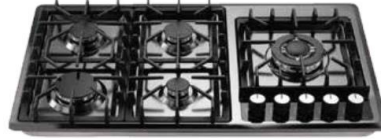

Built-in gas hobs 90cm Series

JY-S5001

JY-S5002

JY-S5003

JY-S5004

JY-S5101

JY-S5102

- Stainless steel
- 5 copy Sabaf burners
- Cast iron pan supports
- Automatic electronic ignition
- LPG(2800Pa)/NG(2000Pa)

Unit	Dimension(mm)		Loading quantity(pcs)		
	Built-in	Carton	20GP	40GP	40HQ
900X510X115	875X485	940X550X145	380	720	900

Built-in gas hobs 90cm Series

JY-S5104

JY-S5104B

JY-S5095

JY-S5095C

- Stainless steel
- 5 copy Sabaf burners
- Cast iron pan supports
- Automatic electronic ignition
- LPG(2800Pa)/NG(2000Pa)

Unit	Dimension(mm)		Loading quantity(pcs)		
	Built-in	Carton	20GP	40GP	40HQ
900X510X115	875X485	940X550X145	380	720	900

Built-in gas hobs 86cm Series

JY-S5027

JY-S5026

JY-S5027S

JY-S5026S

JY-S5027B

JY-S5026B

Built-in gas hobs 86cm Series

JY-S5014

JY-S5015

JY-S5131

JY-S5132

JY-S5076

JY-S5077

- Stainless steel
- 5 copy Sabaf burners
- Cast iron pan supports
- Automatic electronic ignition
- LPG(2800Pa)/NG(2000Pa)