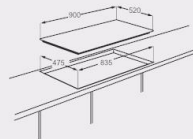

JY-G5092

JY-G5077

JY-G5081

- Tempered glass
- 6 copy Sabaf burners
- Cast iron pan supports
- Automatic electronic ignition
- LPG(2800Pa)/NG(2000Pa)

Unit	Dimension(mm)		Loading quantity(pcs)		
	Built-in	Carton	20GP	40GP	40HQ
900X520X115	835X475	940X550X145	370	720	900