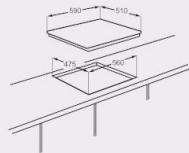

JY-S4033

JY-S4008

- Stainless steel
- 4 copy Sabaf burners
- Enamel pan supports
- Automatic electronic ignition
- LPG(2800Pa)/NG(2000Pa)

Unit	Dimension(mm)		Loading quantity(pcs)		
	Built-in	Carton	20GP	40GP	40HQ
590X510X115	560X475	630X550X145	550	1080	1350