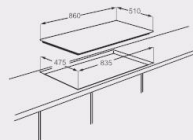

JY-S76-503

JY-S76-504

JY-S76-505

- Stainless steel
- 5 copy Sabaf burners
- Cast iron pan supports
- Automatic electronic ignition
- LPG(2800Pa)/NG(2000Pa)

Unit	Dimension(mm)		Loading quantity(pcs)		
	Built-in	Carton	20GP	40GP	40HQ
860X510X115	835X475	900X550X145	390	750	950