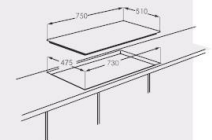

- Tempered glass
- 5 copy Sabaf burners
- Cast iron pan supports
- Automatic electronic ignition
- LPG(2800Pa)/NG(2000Pa)

Unit	Dimension(mm)		Carton	Loading quantity(pcs)		
	Built-in			20GP	40GP	40HQ
760X510X115	730X475		800X550X145	450	850	1060