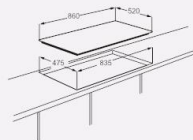

JY-ES4023

JY-ES4023B

JY-ES4007

JY-ES4024B

JY-ES4022

JY-ES4022B

- Stainless steel
- 4 copy Sabaf burners & 1 hotplate
- 220-240V/50Hz
- Power-on lamp indicator

Unit	Dimension(mm)		Loading quantity(pcs)		
	Built-in	Carton	20GP	40GP	40HQ
860X510X115	835X475	900X550X145	390	750	950