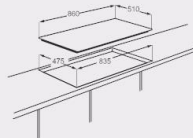

- Stainless steel
- 5 copy Sabaf burners
- Cast iron pan supports
- Automatic electronic ignition
- LPG(2800Pa)/NG(2000Pa)

Unit	Dimension(mm)		Loading quantity(PCS)		
	Built-in	Carlen	20GP	40GP	40HQ
860X510X115	835X475	900X550X145	390	750	950