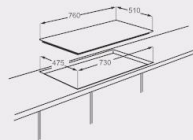

- Stainless steel
- 5 copy Sabaf burners
- Enamel pan supports
- Automatic electronic ignition
- LPG(2800Pa)/NG(2000Pa)

Unit	Dimension(mm)		Loading quantity(pc)		
	Built-in	Carlon	20GP	40GP	40HQ
760X510X115	730X475	800X550X145	450	850	1060