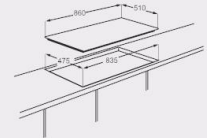

- Stainless steel
- 5 copy Sabaf burners
- Cast iron pan supports
- Automatic electronic ignition
- LPG(2800Pa)/NG(2000Pa)

Unit	Dimension(mm)		Loading quantity(PCS)		
	Built-in	Carlen	20GP	40GP	40HQ
860X510X115	835X475	900X550X145	390	750	950