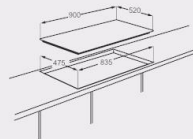

JY-G5055

JY-G05055C

JY-G5058

JY-G5058C

JY-G5057C

- Tempered glass
- 5 copy Sabaf burners
- Cast iron pan supports
- Automatic electronic ignition
- LPG(2800Pa)/NG(2000Pa)

Unit	Dimension(mm)		Carton	Loading quantity(pcs)		
	Built-in			20GP	40GP	40HQ
900X520X115	835X475		940X550X145	370	720	900