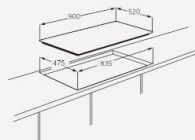

- Tempered glass
- 4 copy Sabaf burners & 1 ceramic
- 220-240V/50Hz
- Power-on lamp indicator

Unit	Dimension (mm)		Loading quantity (pcs)		
	Built-in	Carfon	20GP	40GP	40HQ
900X520X115	835X475	940X550X145	370	720	900