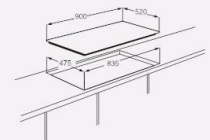

- Tempered glass
- 4 copy Sabaf burners & 1 ceramic
- 220-240V/50Hz
- Power-on lamp indicator

Unit	Dimension (mm)		Loading quantity (pcs)		
	Built-in	Carfon	20GP	40GP	40HQ
900X520X115	835X475	940X550X145	370	720	900