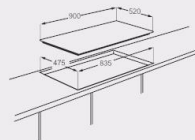

Unit	Dimension(mm)		Carton	Loading quantity(pcs)		
	Built-in			20GP	40GP	40HQ
900X520X115	835X475		940X550X145	370	720	900

Built-in gas hobs 76cmSeries

JY-G76-502

JY-G76-505

JY-G76-506

JY-G76-507

JY-G76-508