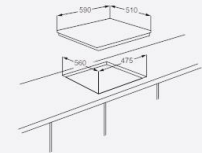

- Stainless steel
- 4 hotplates
- 220-240V/50Hz
- Power-on lamp indicator

Unit	Dimension(mm)		Loading quantity(pcs)		
	Built-in	Carton	20GP	40GP	40HQ
590X510X115	560X475	630X550X145	550	1080	1350