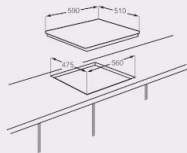

JY-S4057

JY-S4058

- Stainless steel
- 4 copy Sabaf burners
- Cast iron pan supports
- Automatic electronic ignition
- LPG(2800Pa)/NG(2000Pa)

Unit	Dimension(mm)		Loading quantity(pcs)		
	Built-in	Carton	20GP	40GP	40HQ
590X510X115	560X475	630X550X145	550	1080	1350