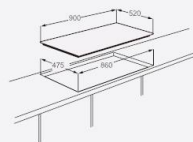

- Tempered glass
- 4 copy Sabaf burners & 1 hotplate
- 3 copy Sabaf burners & 2 hotplate
- 220-240V/50Hz
- Power-on lamp indicator

Unit	Dimension(mm)		Loading quantity(pcs)		
	Built-in	Carton	20GF	40GF	40HQ
900X520X115	860X475	940X550X145	370	720	900