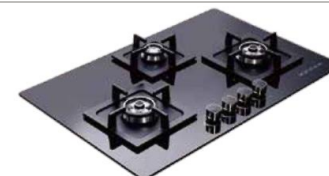

Built-in gas hobs 90cm Series

JY-G4038

JY-G4038B

JY-G4039

JY-G4040

JY-G3011

JY-G3012

- Tempered glass
- 4 copy Sabaf burners
- Cast iron pan supports
- 3.3/3.0/1.75/1.75/1.0 kW
- LPG(2800Pa)/ NG(2000Pa)