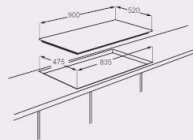

JY-G5004

JY-G5059

JY-G5019

JY-G5005

JY-G5060

JY-G5019C

- Tempered glass
- 5 copy Sabaf burners
- Cast iron pan supports
- Automatic electronic ignition
- LPG(2800Pa)/NG(2000Pa)

Unit	Dimension(mm)		Carton	Loading quantity(pcs)		
	Built-in			20GP	40GP	40HQ
900X520X115	835X475		940X550X145	370	720	900