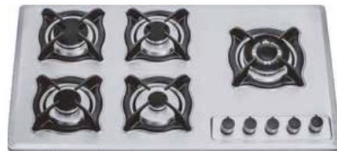

Built-in gas hobs 90cm Series

JY-S5001

JY-S5002

JY-S5003

JY-S5004

JY-S5101

JY-S5102

- Stainless steel
- 5 copy Sabaf burners
- Cast iron pan supports
- Automatic electronic ignition
- LPG(2800Pa)/NG(2000Pa)