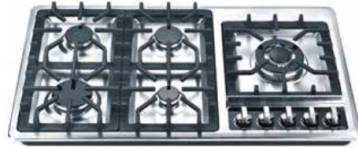

Built-in gas hobs 90cm Series

JY-S5001

JY-S5002

JY-S5003

JY-S5004

JY-S5101

JY-S5102

- Stainless steel
- 5 copy Sabaf burners
- Cast iron pan supports
- Automatic electronic ignition
- LPG(2800Pa)/NG(2000Pa)

Unit	Dimension(mm)		Loading quantity(pcs)		
	Built-in	Carton	20GP	40GP	40HQ
900X510X115	875X485	940X550X145	380	720	900

Built-in gas hobs 90cm Series

JY-S5104

JY-S5104B

JY-S5095

JY-S5095C

- Stainless steel
- 5 copy Sabaf burners
- Cast iron pan supports
- Automatic electronic ignition
- LPG(2800Pa)/NG(2000Pa)

Unit	Dimension(mm)		Loading quantity(pcs)		
	Built-in	Carton	20GP	40GP	40HQ
900X510X115	875X485	940X550X145	380	720	900

Built-in gas hobs 86cm Series

JY-S5027

JY-S5026

JY-S5027S

JY-S5026S

JY-S5027B

JY-S5026B