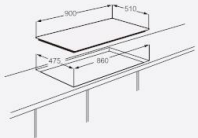

- Stainless steel
- 4 copy Sabaf burners & 2 hotplate
- 220-240V/50Hz
- Power-on lamp indicator

Unit	Dimension(mm)		Loading quantity(pcs)		
	Built-in	Carlon	20GF	40GF	40HQ
900X510X115	860X475	940X550X145	370	720	900