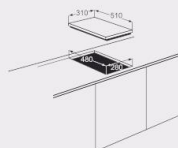

Built-in gas hobs 31 cm Series

JY-S1001

JY-S1002

- Stainless steel
- 1 copy Sabaf burners
- Cast iron pan supports
- Automatic electronic ignition
- LPG(2800Pa)/NG(2000Pa)

Unit	Dimension(mm)		Loading quantity(pc)		
	Built-in	Carlon	20GP	40GP	40HQ
310X510X115	280X480	350X550X145	1000	1950	2450