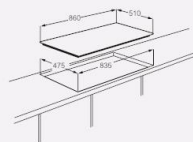

- Stainless steel
- 4 copy Sabaf burners & 1 ceramic
- 220-240V/50Hz
- Power-on lamp indicator

Unit	Dimension (mm)		Loading quantity (pcs)		
	Built-in	Carlton	20GP	40GP	40HQ
860X510X115	835X475	900X550X145	390	750	950