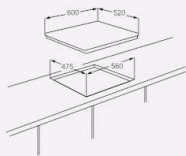

- Tempered glass
- 3 copy Sabaf burners & 1 ceramic
- 220-240V/50Hz
- Power-on lamp indicator

Unit	Dimension (mm)		Loading quantity (pcs)		
	Built-in	Carton	20GP	40GP	40HQ
600X520X115	560X475	640X550X145	550	1160	1330