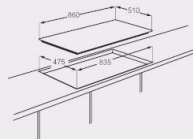

JY-S5084

JY-S5085

JY-S5087

JY-S5143

JY-S5014E

- Stainless steel
- 5 copy Sabaf burners
- Cast iron pan supports
- Automatic electronic ignition
- LPG(2800Pa)/NG(2000Pa)

Unit	Dimension(mm)		Carton	Loading quantity(pcs)		
	Built-in	Carton		20GP	40GP	40HQ
860X510X115	835X475	900X550X145	390	750	950	