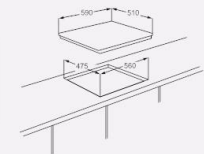

- Stainless steel
- 3 copy Sabaf burners & 1 hotplate
- 220-240V/50Hz
- Power-on lamp indicator

Unit	Dimension(mm)		Loading quantity(pcs)		
	Built-in	Carton	20GP	40GP	40HQ
590X510X115	560X475	630X550X145	550	1080	1350