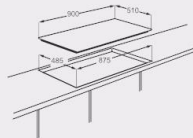

- Stainless steel
- 5 copy Sabaf burners
- Cast iron pan supports
- Automatic electronic ignition
- LPG(2800Pa)/NG(2000Pa)

Unit	Dimension(mm)		Loading quantity(pcs)		
	Built-in	Carton	20GP	40GP	40HQ
900X510X115	875X485	940X550X145	380	720	900